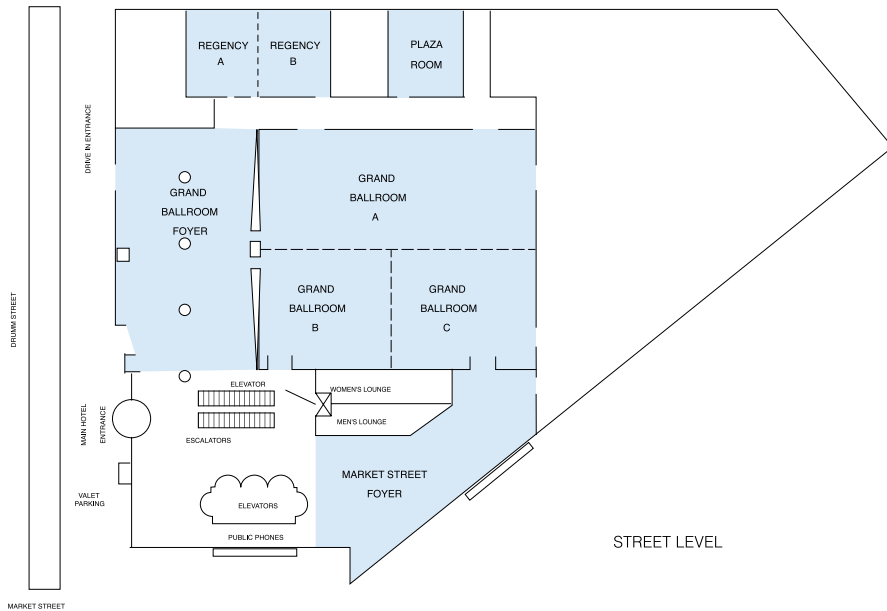

## DIRECTIONS

From San Francisco Int'l Airport (14 miles): Take Hwy 101 North, follow signs to Bay Bridge. Take 7th St. exit. Turn left on 7th St. Turn right on Market St. Continue 1 mile and turn left on Drumm St. Hotel is on the corner of Market and Drumm.

## ROOM DIMENSIONS & CAPACITIES