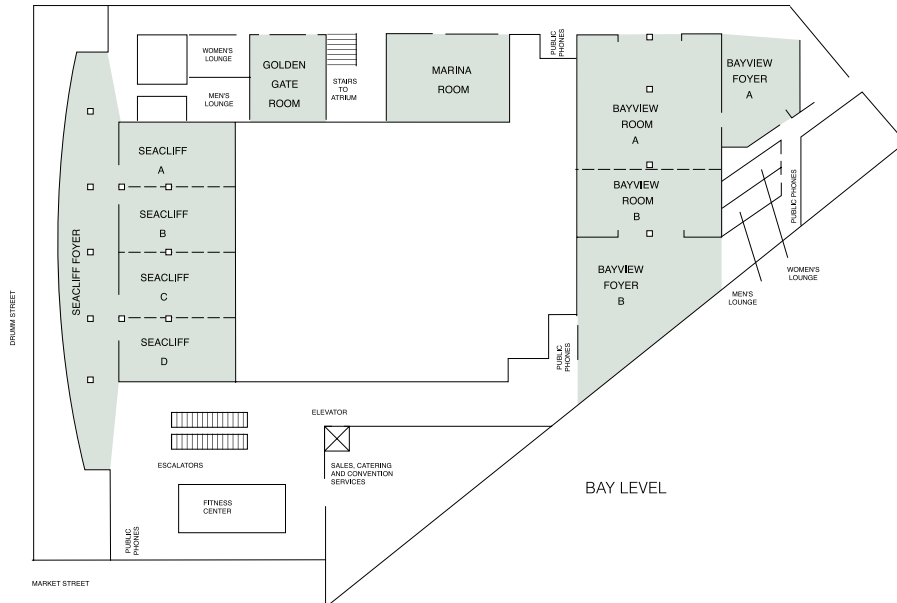

# Hyatt Regency San Francisco

## DIRECTIONS

From San Francisco Int'l Airport (14 miles): Take Hwy 101 North, follow signs to Bay Bridge. Take 7th St. exit. Turn left on 7th St. Turn right on Market St. Continue 1 mile and turn left on Drumm St. Hotel is on the corner of Market and Drumm.

## ROOM DIMENSIONS & CAPACITIES